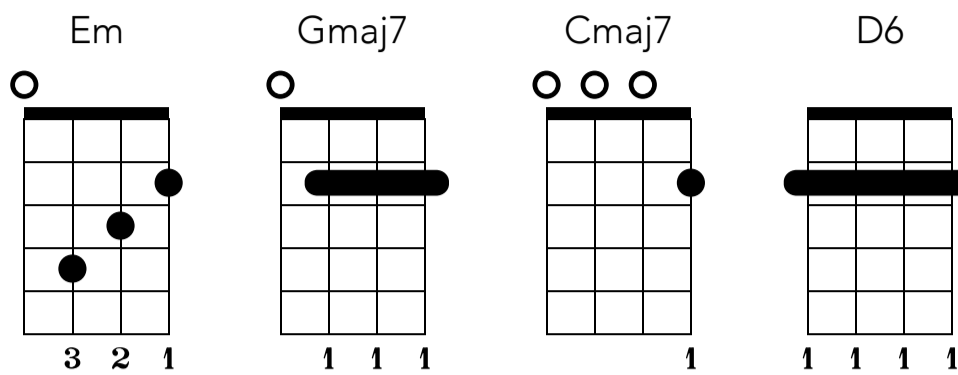

Ain't Nobody

Chaka Kan

C Tuning

① = A ③ = C

② = E ④ = G

♩ = 95

Intro

Rhythm *mf* 4x

A Verse

Em Em

Cmaj7 Cmaj7

B Verse

Cmaj7 D6

1. 2.

Chorus

Musical notation for measures 12-13. Chords: Em, Gmaj7, Cmaj7, Gmaj7. Includes guitar tablature.

Musical notation for measures 20-21. Includes tempo markings: ♩ = 95 *rall* and ♩ = 50. Includes guitar tablature.