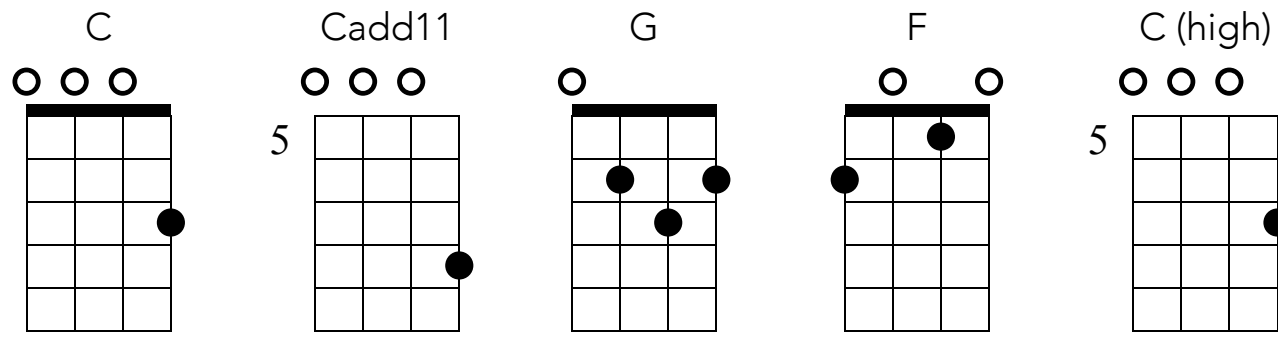

All the Small Things

Blink 182

C Tuning

① = A ③ = C
② = E ④ = G

♩ = 140

Intro (Instrumental 1)

Chords: C, Cadd11, G, F

uke. *mf*

The Intro section consists of four measures. The first measure is C, the second is Cadd11, the third is G, and the fourth is F. The notation includes a treble clef staff with notes and a guitar TAB staff with fret numbers. The tempo is marked as 140 bpm.

Verse

Chords: C, G, F, G

The Verse section consists of four measures. The first measure is C, the second is G, the third is F, and the fourth is G. The notation includes a treble clef staff with notes and a guitar TAB staff with fret numbers.

Chords: C, G, F, G

This section continues the Verse with four more measures. The first measure is C, the second is G, the third is F, and the fourth is G. The notation includes a treble clef staff with notes and a guitar TAB staff with fret numbers.