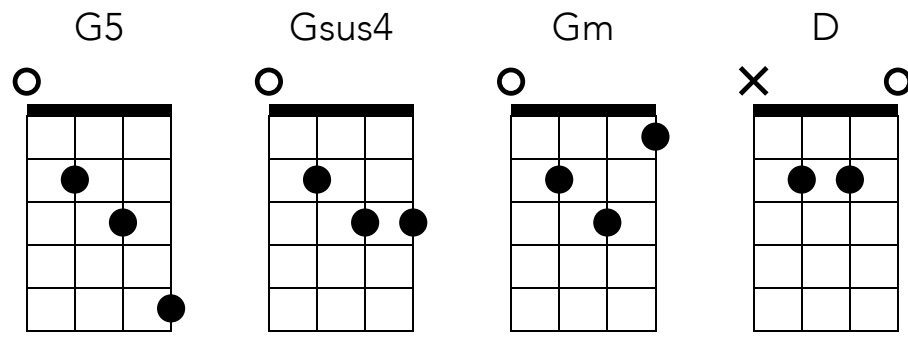

# Bury a friend

Billie Eilish

C Tuning

① = A   ③ = C  
② = E   ④ = G

♩ = 120

uke. *mf*

Gm

D

Musical score for guitar. The score is written on a single staff with a treble clef and a key signature of one flat (Bb). The piece is divided into two measures. The first measure is marked with a fret number of 10 and the chord Gm. The second measure is marked with a fret number of 11 and the chord D. The notation includes a melodic line with eighth and quarter notes, some beamed together, and rests. The guitar tablature is provided below the staff, with strings labeled T (Treble), A (Acoustic), and B (Bass). Fingerings are indicated by numbers 0-3 in parentheses.

String	Measure 1	Measure 2
T	(1) 0	1 3 1 0
A	3	2 3 2 2
B	(0) 2 2	(0) 2 2 2 3 2