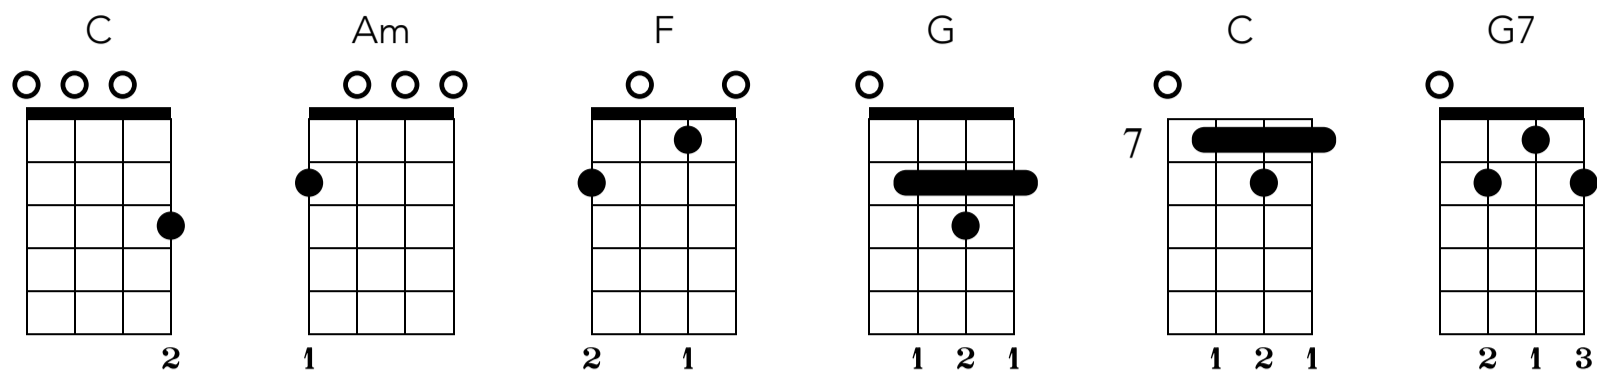

Me

Taylor Swift

C Tuning
① = A ③ = C
② = E ④ = G
♩ = 90

Intro

uke. *mf*

8 | 7 7 7 7 3 3 3 3 3 3 3 3 3

Verse

C Am

X X X 3 5 5 5 5 3 3 2 3 | 0 X X 3 5 5 5 5 3 3 2 3

F G C

0 X X 5 5 5 5 5 3 3 2 3 | 2 X X 7 7 7 7 7 7 10 7 10 7

Bridge

C C

3 3 3 3 3 3 3 3 3 3 3 7 X X | 3 3 3 3 3 3 3 3 3 3 3 7 X X

C

8 9